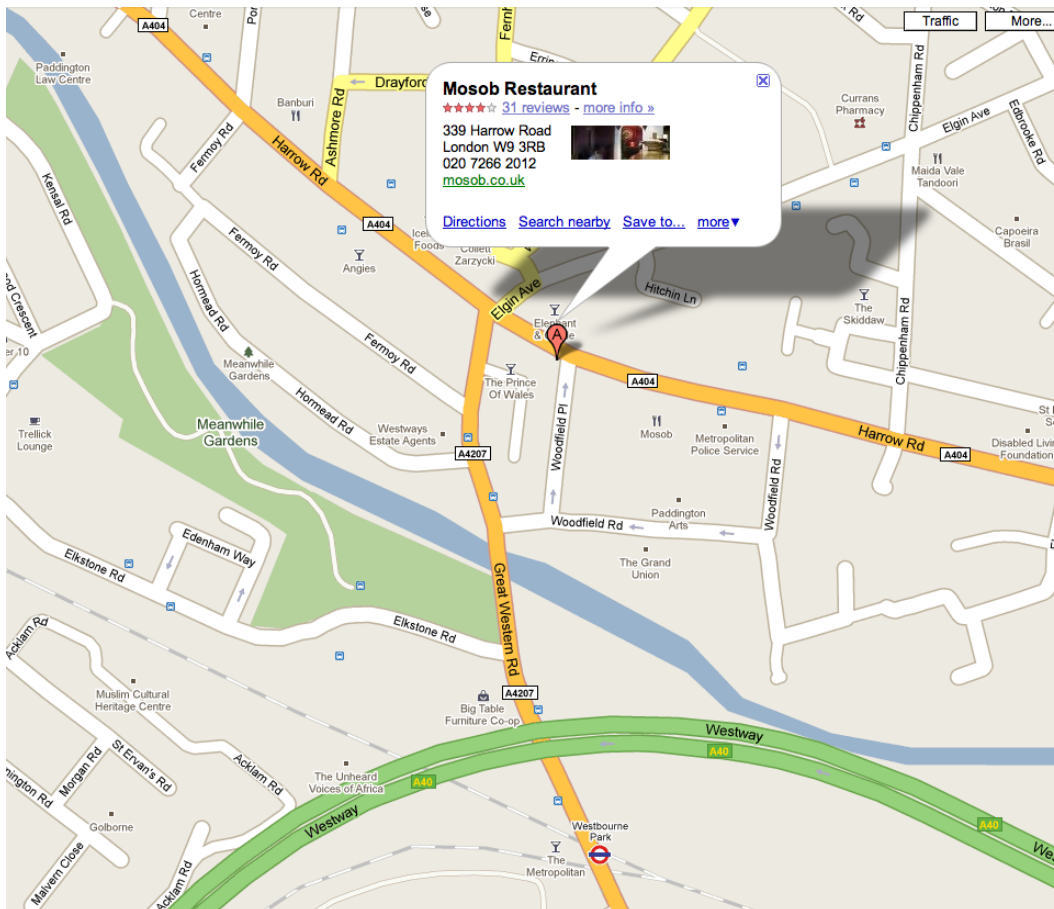

Directions to Mosob Restaurant

339 Harrow Road
Westbourne Park
London W9 3RB

T. 020 7266 2012
E. info@mosob.co.uk
W. www.mosob.co.uk

Map to Mosob Restaurant

London Tube

Hammersmith & City line

Turn left out of Westbourne Park tube station and walk along Great Western Road. Once you reach the traffic lights turn right and walk up Harrow Road to Mosob, number 339.

Parking

During the day you can find parking meters on Woodfield Place, Woodfield Road and Elgin Avenue. After 6.30pm you're free to park on the single yellow lines in the roads around Mosob.

Buses

Choose from five buses that stop near Mosob.